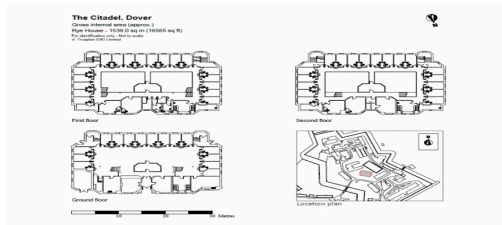

### 3. RYE HOUSE

<a href="#"><b>3. Floor Plan for Rye House (pdf)</b></a>	
Area in sqm	1,543.40
Area in sqf	16,613
Current Use	Freedom House (4 storey brick build former prison building)
Future Use	?
No of Rooms at Lower Ground Floor	NA
No of Rooms at Ground Floor	
No of Rooms at First Floor	
No of Rooms at Second Floor	
<b>Total Rooms in the building</b>	
Proposed no of Rooms	?