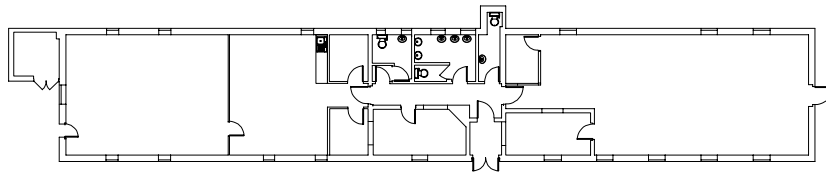

Location plan

Bridge Store

Wire / Computer Shops

The Citadel, Dover

Gross internal area (approx.)

Wire / Computer Shops - 258.1 sq m (2778 sq ft)

VT Motor Mechanics - 311.9 sq m (3357 sq ft)

VT Motor Mechanics Store - 39.8 sq m (428 sq ft)

Bridge Store - 2.1 sq m (22 sq ft)

For identification only - Not to scale

© Trueplan (UK) Limited

VT Motor Mechanics Store

VT Motor Mechanics