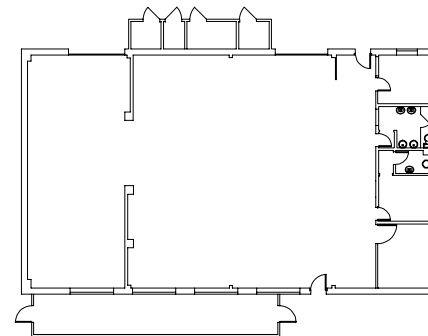

Location plan

Bridge Store

Wire / Computer Shops

The Citadel, Dover

Gross internal area (approx.)

Wire / Computer Shops - 258.1 sq m (2778 sq ft)

VT Motor Mechanics - 311.9 sq m (3357 sq ft)

VT Motor Mechanics Store - 39.8 sq m (428 sq ft)

Bridge Store - 2.1 sq m (22 sq ft)

For identification only - Not to scale

© Trueplan (UK) Limited

VT Motor Mechanics Store

VT Motor Mechanics