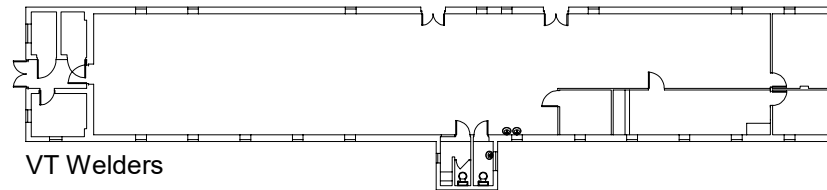

The Citadel, Dover

Gross internal area (approx.)

VT Mech'L Services - 364.7 sq m (3925 sq ft)

VT Welders - 281.4 sq m (3028 sq ft)

For identification only - Not to scale

© Trueplan (UK) Limited

VT Welders