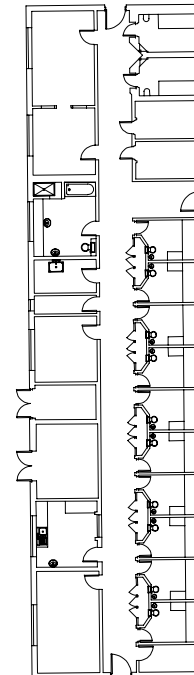

# The Citadel, Dover

Gross internal area (approx.)

Education Building - 725.4 sq m (7808 sq ft)

Staff Restroom - 31.3 sq m (336 sq ft)

Segregation Unit - 310.1 sq m (3337 sq ft)

For identification only - Not to scale

© Trueplan (UK) Limited

Location plan

Education Building

First floor

Education Building

Ground floor

Segregation Unit