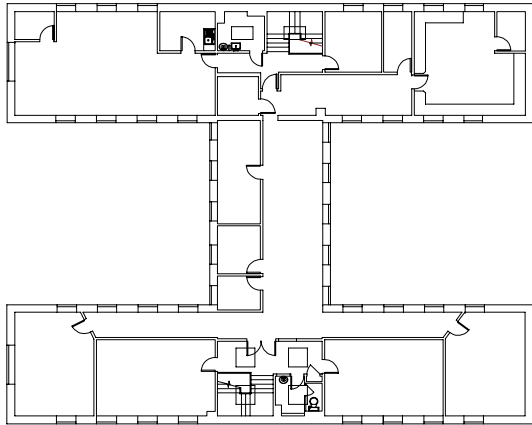

# The Citadel, Dover

Gross internal area (approx.)

Education Building - 725.4 sq m (7808 sq ft)

Staff Restroom - 31.3 sq m (336 sq ft)

Segregation Unit - 310.1 sq m (3337 sq ft)

For identification only - Not to scale

© Trueplan (UK) Limited

Location plan

Education Building

First floor

Education Building

Ground floor

Segregation Unit