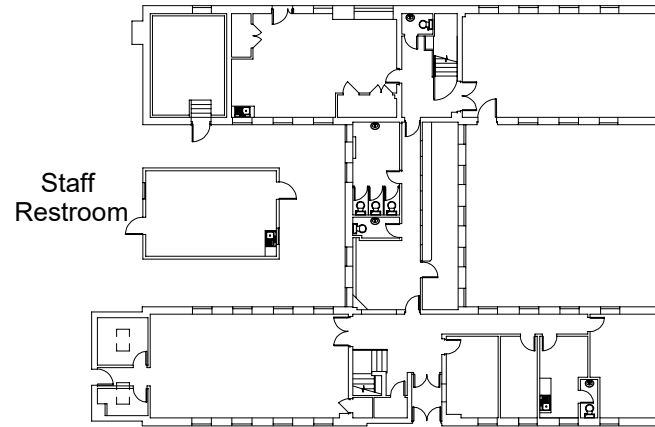

# The Citadel, Dover

Gross internal area (approx.)

Education Building - 725.4 sq m (7808 sq ft)

Staff Restroom - 31.3 sq m (336 sq ft)

Segregation Unit - 310.1 sq m (3337 sq ft)

For identification only - Not to scale

© Trueplan (UK) Limited

Location plan

Education Building

First floor

Education Building

Ground floor

Segregation Unit