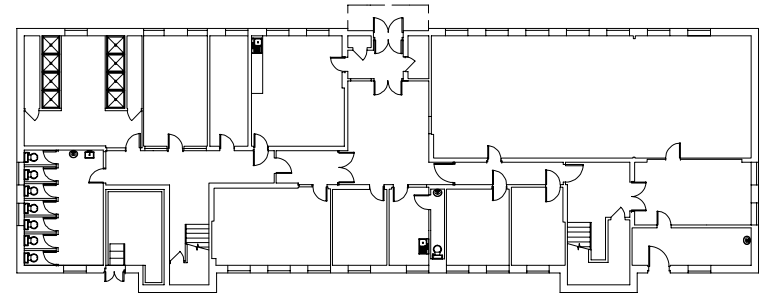

The Citadel, Dover

Gross internal area (approx.)

Hastings House - 949.4 sq m (10219 sq ft)

Sandwich House - 949.4 sq m (10219 sq ft)

For identification only - Not to scale

© Trueplan (UK) Limited

First floor

Ground floor

Hastings House

Sandwich House

First floor

Ground floor

Location plan