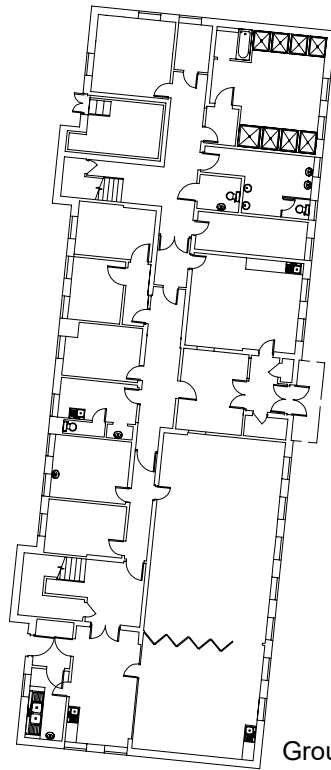

The Citadel, Dover

Gross internal area (approx.)

Hastings House - 949.4 sq m (10219 sq ft)

Sandwich House - 949.4 sq m (10219 sq ft)

For identification only - Not to scale

© Trueplan (UK) Limited

First floor

Ground floor

Hastings House

Sandwich House

First floor

Ground floor

Location plan