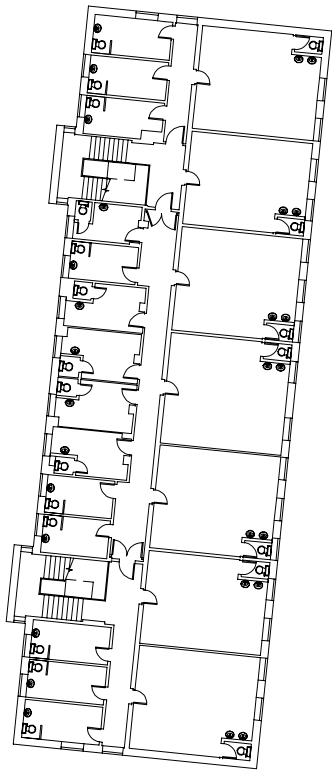

The Citadel, Dover

Gross internal area (approx.)

Hastings House - 949.4 sq m (10219 sq ft)

Sandwich House - 949.4 sq m (10219 sq ft)

For identification only - Not to scale

© Trueplan (UK) Limited

First floor

Ground floor

Hastings House

Sandwich House

First floor

Ground floor

Location plan