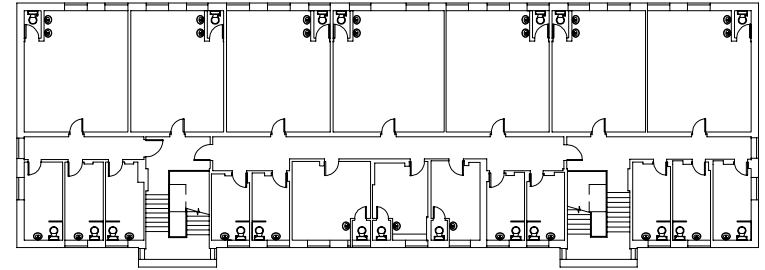

The Citadel, Dover

Gross internal area (approx.)

Hastings House - 949.4 sq m (10219 sq ft)

Sandwich House - 949.4 sq m (10219 sq ft)

For identification only - Not to scale

© Trueplan (UK) Limited

First floor

Ground floor

Hastings House

Sandwich House

First floor

Ground floor

Location plan