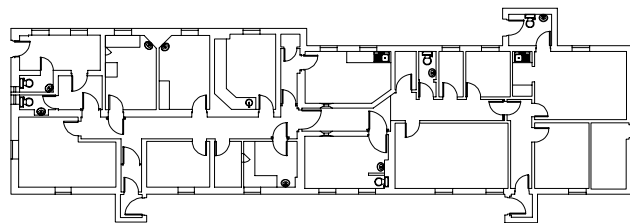

Location plan

Stables

Visitors Reception

Stores

Health Mobile

Health Care Centre

Moat

Bridge

Moat

Gate House

Switch Room

The Citadel, Dover

Gross internal area (approx.)

Stores - 20.4 sq m (219 sq ft)

Health Mobile - 36.0 sq m (387 sq ft)

Health Care Centre - 253.5 sq m (2728 sq ft)

Gate House - 227.7 sq m (2450 sq ft)

Switch Room - 54.4 sq m (585 sq ft)

Visitors Reception - 141.5 sq m (1523 sq ft)

Stables - 40.3 sq m (433 sq ft)

For identification only - Not to scale

© Trueplan (UK) Limited