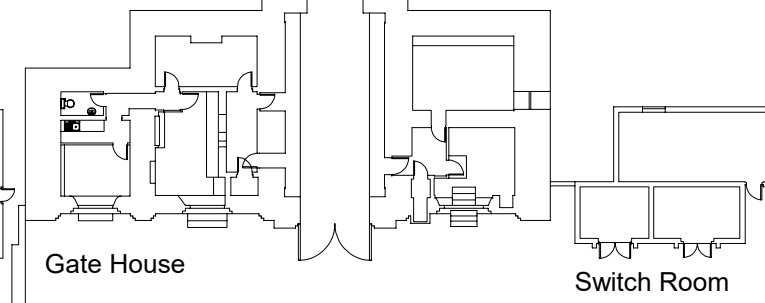

Location plan

Stables

Visitors Reception

Stores

Health Mobile

Health Care Centre

Moat

Bridge

Moat

Gate House

Switch Room

The Citadel, Dover

Gross internal area (approx.)

Stores - 20.4 sq m (219 sq ft)

Health Mobile - 36.0 sq m (387 sq ft)

Health Care Centre - 253.5 sq m (2728 sq ft)

Gate House - 227.7 sq m (2450 sq ft)

Switch Room - 54.4 sq m (585 sq ft)

Visitors Reception - 141.5 sq m (1523 sq ft)

Stables - 40.3 sq m (433 sq ft)

For identification only - Not to scale

© Trueplan (UK) Limited