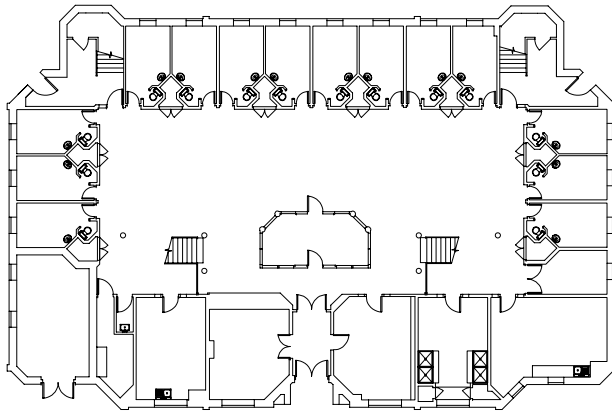

The Citadel, Dover

Gross internal area (approx.)

Rye House - 1539.0 sq m (16565 sq ft)

For identification only - Not to scale

© Trueplan (UK) Limited

First floor

Second floor

Ground floor

Location plan