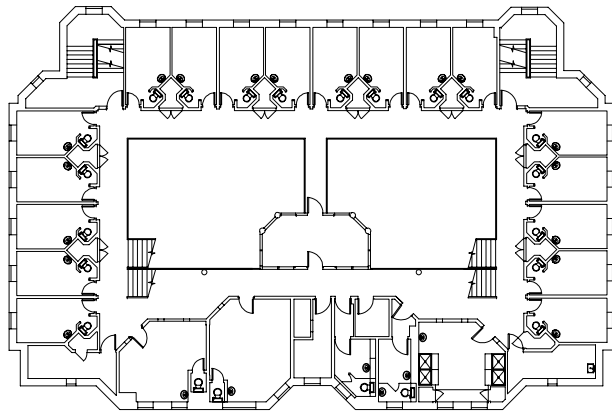

The Citadel, Dover

Gross internal area (approx.)

Rye House - 1539.0 sq m (16565 sq ft)

For identification only - Not to scale

© Trueplan (UK) Limited

First floor

Second floor

Ground floor

Location plan