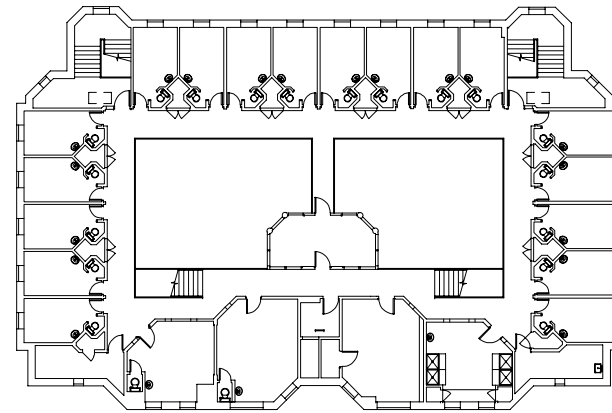

The Citadel, Dover

Gross internal area (approx.)

Rye House - 1539.0 sq m (16565 sq ft)

For identification only - Not to scale

© Trueplan (UK) Limited

First floor

Second floor

Ground floor

Location plan